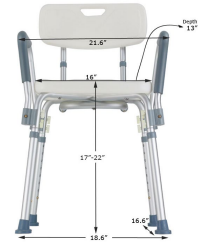

BATH CHAIR WITH BACK AND ARMS

Bath Chair with Back and Arms: MHBBA

- 300 lbs weight capacity
- No tools required assembly
- Height adjustable 17"-22"
- Fits virtually all bath tubs
- Lightweight
- Suction cup rubber feet for stability
- Aluminum frame

SPECIFICATION -

Seat Height	16"W x 13"D
Seat to Floor Height	17"-22"
Top of Arm to Top of Arm	21.6"
Front Foot to Front Foot	18.6"
Front Foot to Back Foot	16.6"
Weight Capacity	300 lbs
Tool	No Tool assembly
Warranty	Lifetime Limited Warranty