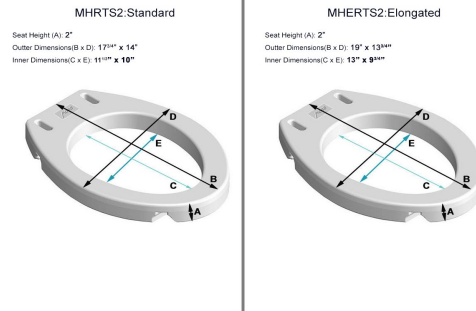

2" RAISED TOILET SEAT

Home / Categories / Bathroom Aids / 2" Raised Toilet Seat

2"

2" Raised Toilet Seat: MHRTS2: Standard MHERTS2: Elongated

- Allows the original seat to be used while adding 2" to the height
- Bolts directly to the toilet for safety and stability
- Easy to clean
- 300 lbs weight capacity
- No tools required for Installation

Specification

Seat Type	MHRTS2: Standard
Seat Height	2"
Outter Dimensions	17 ³ / ₄ " x 14"
Inner Dimensions	11 ¹ / ₂ " x 10"
****	No Tools Required
Weight Capacity	300 lbs
Warranty	Lifetime Limited Warranty

Seat Type	MHERTS2: Elongated
Seat Height	2"
Outter Dimensions	19" x 13 ³ / ₄ "
Inner Dimensions	13" x 9 ³ / ₄ "
****	No Tools Required
Weight Capacity	300 lbs
Warranty	Lifetime Limited Warranty

MHRTS2: Standard