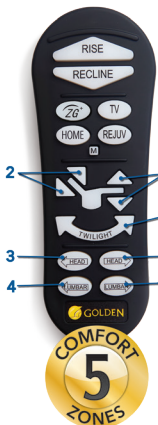

WE PATENTED COMFORT™