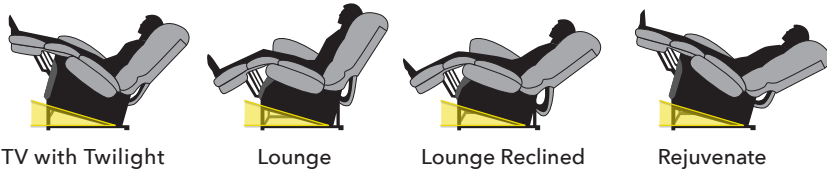

We Patented Comfort™

Golden holds multiple patents on our technology, allowing us to offer an EXCLUSIVE comfort experience.

PATENTED Twilight Technology

The patented Twilight Technology includes an extra adjustable zone that provides a tilting motion, cradling your body and offering more positioning than any other recliner on the market.