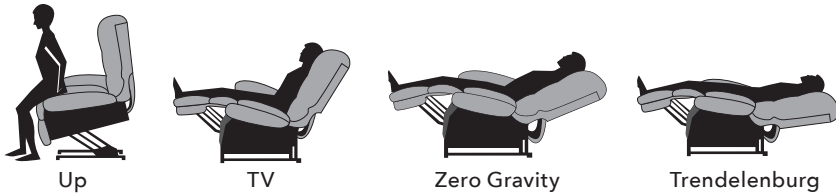

PATENTED MaxiComfort® Positioning

Our patented MaxiComfort® Positioning provides ergonomic support thanks to the four-way motion of the seat combined with the independent movement of the back. This unique movement provides extra support to your lower back and can provide relief to muscle and joint pain.