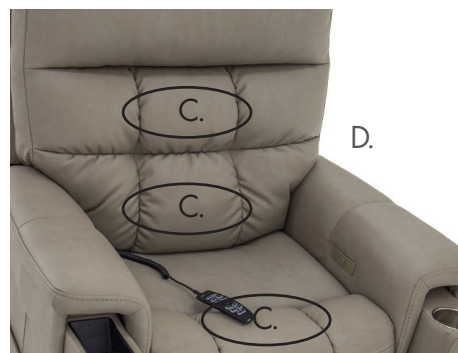

8.

THE MOST COMFORTABLE RECLINER IN THE WORLD!

INDEPENDENT FUNCTIONS

(STANDARD ON ALL MODELS)

1. The power headrest lifts your head, neck and shoulders for maximum support and improved sight-line for TV or conversing with others.
2. The upward lift offers convenient stand assist for getting in and out of the recliner.
3. The power lumbar enables you to personalize your comfort and back support.
4. The footrest extension allows you to relax and stretch out completely.
5. The backrest moves up and down independently to help you find the perfect position.
6. Infinite position allows the backrest and footrest to move independently from one another so that a variety of positions can be reached.
7. Toggle remote with memory button feature offers a USB port for charging your mobile device.
8. Power supply with lithium-ion battery backup ensures your recliner is operational when the power goes out.

ADDITIONAL FEATURES

(CHECK SPECIFIC MODELS FOR AVAILABILITY)

- A. Retractable cup holder neatly tucked in the armrest holds your beverage secure when required.
- B. Retractable mobile device wireless charging pad help keep your device ready to go.
- C. Three independent heating pads located at the shoulder, lumbar, and front portion of the seat, help keep you cosy.
- D. Advanced massage system provides gentle pressure to your lower back for a soothing massage.