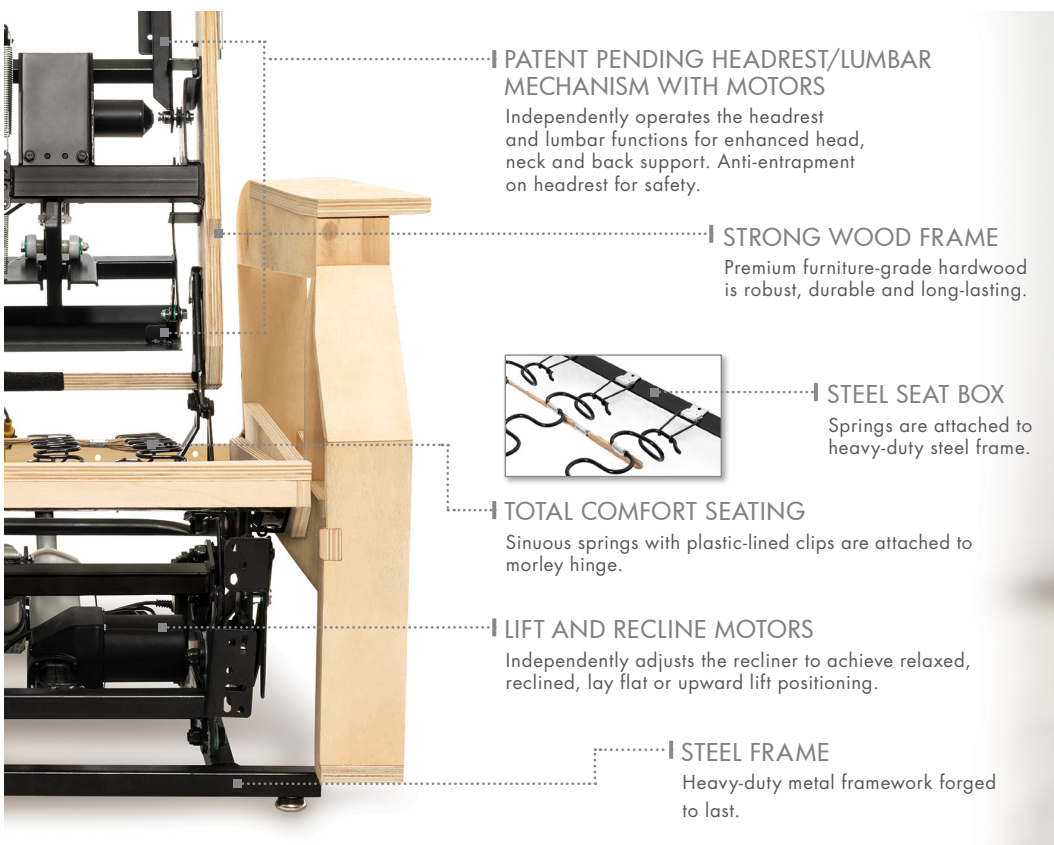

POWER HEADREST

POWER LUMBAR

FOOTREST EXTENSION

INFINITE POSITION

UPWARD LIFT

BACKREST

TOGGLE REMOTE

7.

8.

THE MOST COMFORTABLE RECLINER IN THE WORLD!

INDEPENDENT FUNCTIONS

(STANDARD ON ALL MODELS)

1. The power headrest lifts your head, neck and shoulders for maximum support and improved sight-line for TV or conversing with others.
2. The upward lift offers convenient stand assist for getting in and out of the recliner.
3. The power lumbar enables you to personalize your comfort and back support.
4. The footrest extension allows you to relax and stretch out completely.
5. The backrest moves up and down independently to help you find the perfect position.
6. Infinite position allows the backrest and footrest to move independently from one another so that a variety of positions can be reached.
7. Toggle remote with memory button feature offers a USB port for charging your mobile device.
8. Power supply with lithium-ion battery backup ensures your recliner is operational when the power goes out.

ADDITIONAL FEATURES

(CHECK SPECIFIC MODELS FOR AVAILABILITY)

- A. Retractable cup holder neatly tucked in the armrest holds your beverage secure when required.
- B. Retractable mobile device wireless charging pad help keep your device ready to go.
- C. Three independent heating pads located at the shoulder, lumbar, and front portion of the seat, help keep you cosy.
- D. Advanced massage system provides gentle pressure to your lower back for a soothing massage.

Premium furniture-grade hardwood is robust, durable and long-lasting.

STEEL SEAT BOX

Springs are attached to heavy-duty steel frame.

TOTAL COMFORT SEATING

Sinuous springs with plastic-lined clips are attached to morley hinge.