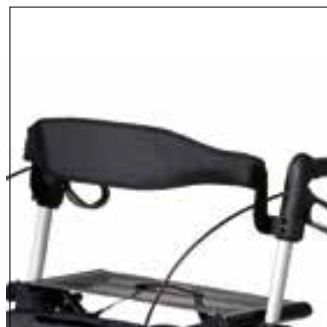

// BACK SUPPORT*

Provides you support to sit comfortably and safely when it's time to take a break. No need to remove when folding the rollator.