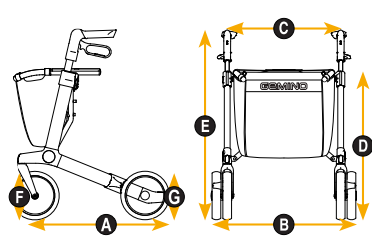

Slowdown brake provides
extra resistance and
promotes a steady pace

Laser light can be activated
to help overcome 'freezing'

GEMINO TECHNICAL DATA

		GEMINO 20			GEMINO 30			GEMINO 60	
		20	20M	20S	30	30M	30S	60	60M
DIMENSIONS									
Maximum user weight	lbs.	331	287	276	331	287	276	331	331
Recommended user height	in	59 - 79	53 - 67	49 - 65	59 - 79	53 - 67	49 - 65	59 - 79	53 - 67
Maximum load capacity in basket	lbs.	11	11	11	11	11	11	22	22
Total length A	in	26	26	27	26	26	27	29	29
Total width B	in	24	24	22	24	24	22	25	25
Total weight without basket (with basket)	lbs.	15.7 (16.3)	15.4 (16.1)	14.5 (15)	15.7 (16.3)	15.4 (16.1)	14.5 (15)	18.7 (19.4)	18.1 (18.7)
Width between centre of push handles C	in	19	19	17	19	19	17	20	20
Seat height D	in	24	22	19	24	22	19	24	21
Total height E	in	31 - 39	27 - 35	26 - 30	31 - 39	27 - 35	26 - 30	30 - 37	29 - 33
Total height folded	in	31	30	27	31	30	27	33	31
Total length folded	in	26	26	27	26	26	27	29	29
Total width folded	in	9	9	9	9	9	9	9	9
Diameter front wheels F	in	8 x 1.4	8 x 1.4	8 x 1.4	8 x 1.4	8 x 1.4	8 x 1.4	11 x 1.7	11 x 1.7
Diameter rear wheels G	in	8 x 1.4	8 x 1.4	8 x 1.4	8 x 1.4	8 x 1.4	8 x 1.4	9 x 1.7	9 x 1.7
PERFORMANCE									
Turning radius	in	33	33	31	33	33	31	37	37
COLOUR OPTIONS									
Grey		√	√	√					
Silver grey					√	√	√	√	√
Champagne					√	√			
Midnight blue					√	√	√		
Pink					√	√			
CERTIFICATES									
CE		√	√	√	√	√	√	√	√
EN 12182		√	√	√	√	√	√	√	√
ISO 11199-2		√	√	√	√	√	√	√	√
ISO 11199-3									