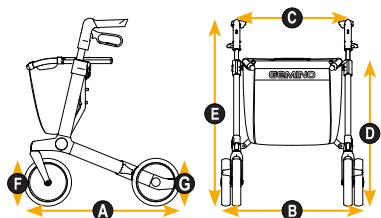

GEMINO TECHNICAL DATA

		GEMINO 20			GEMINO 30			GEMINO 60	
		20	20M	20S	30	30M	30S	60	60M
DIMENSIONS									
Maximum user weight	lbs.	331	287	276	331	287	276	331	331
Recommended user height	in	59 - 79	53 - 67	49 - 65	59 - 79	53 - 67	49 - 65	59 - 79	53 - 67
Maximum load capacity in basket	lbs.	11	11	11	11	11	11	22	22
Total length A	in	26	26	27	26	26	27	29	29
Total width B	in	24	24	22	24	24	22	25	25
Total weight without basket (with basket)	lbs.	15.7 (16.3)	15.4 (16.1)	14.5 (15)	15.7 (16.3)	15.4 (16.1)	14.5 (15)	18.7 (19.4)	18.1 (18.7)
Width between centre of push handles C	in	19	19	17	19	19	17	20	20
Seat height D	in	24	22	19	24	22	19	24	21
Total height E	in	31 - 39	27 - 35	26 - 30	31 - 39	27 - 35	26 - 30	30 - 37	29 - 33
Total height folded	in	31	30	27	31	30	27	33	31
Total length folded	in	26	26	27	26	26	27	29	29
Total width folded	in	9	9	9	9	9	9	9	9
Diameter front wheels F	in	8 x 1.4	8 x 1.4	8 x 1.4	8 x 1.4	8 x 1.4	8 x 1.4	11 x 1.7	11 x 1.7
Diameter rear wheels G	in	8 x 1.4	8 x 1.4	8 x 1.4	8 x 1.4	8 x 1.4	8 x 1.4	9 x 1.7	9 x 1.7
PERFORMANCE									
Turning radius	in	33	33	31	33	33	31	37	37
COLOUR OPTIONS									
Grey		√	√	√					
Silver grey					√	√	√	√	√
Champagne					√	√			
Midnight blue					√	√	√		
Pink					√	√			
CERTIFICATES									
CE		√	√	√	√	√	√	√	√
EN 12182		√	√	√	√	√	√	√	√
ISO 11199-2		√	√	√	√	√	√	√	√
ISO 11199-3