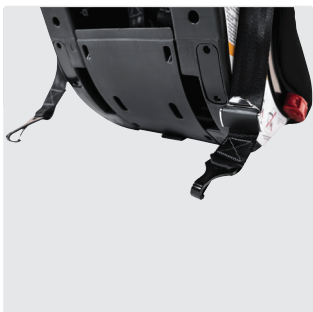

Lower Anchor Straps
The Lower straps with hooks attach to the vehicle lower anchors.