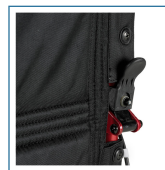

Lightweight Expedition Aluminum Transport Chair

HCPCS: E1038

FIGURE A

FIGURE B

- Weighs only 19 lbs
- Available in blue or red frames
- Folds flat for easy transport (Figure A)
- Handy lever on chair back makes it easy and convenient to fold back down (Figure B)
- Comes with seat belt
- Companion activated wheel locks
- 12" rear "flat-free" wheels

PARTS

Description

STDS1070	Seat Rail Guide, Removable Arm, 1/ea, EA
STDS871	Hand Grip,Senra,1/ea, EA
STDS4020	Tipping Sleeve 1/ea, EA
STDS002001	Arm Pad Screw,1/ea, EA
STDSFLVB	UniversalWheelChairVinylFullArmPad,1/ea, EA
STDS5D5505	Wheel Brake,Left,EXP19LT,1ea, EA
STDS5D5506	Wheel Brake,Right,EXP19LT,1ea, EA
STDS5D5507	Rear Axle Bearings,EXP19LT,1pair, PR
STDS5D5508	Rear Hub Cap,EXP19LT,1ea, EA
STDS5D5509	Rear Axle Bolt with Sleeve,EXP19LT,1ea, EA
STDS5D5513	Front Axle Bearings,EXP19LT,1pair, PR
STDS5D5514	Front Axle,EXP19LT,1ea, EA
STDS5D5515	Front Caster,EXP19LT,1ea, EA

PARTS

Description

STDS5D5516	Front Fork,Blue,EXP19LT,1ea, EA
STDS5D5517	Front Fork,Red,EXP19LT,1ea, EA
STDS5D5518	Fork Stem Bearings,EXP19LT,1/pr, PR
STDS5D1069	Hanger Pins for ATC, SSP, Cruiser,4/pk, BAG
STDS3J0929	Seat Upholstery,19"ATC 3J,5D,9H,1/ea, EA
STDS5D5519	SeatUpholsteryScrews,8Pack,EXP19LT,1pkg, PKG
STDS5D5520	Hand Brake with Cable,EXP19LT,1ea, EA