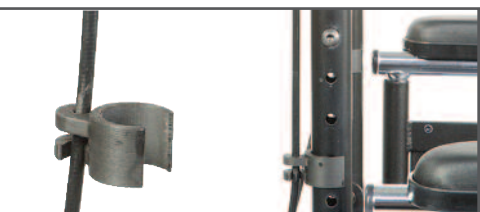

# IRIS

The Superior Standard for Wheelchair  
Tilt Technology

### Intelligent Rotation in Space (IRIS)

- The Quickie IRIS's seat frame rotates around the client's center of gravity providing the shortest possible wheelbase without compromising stability. When the center of gravity and center of rotation are properly aligned, tilting is smooth, easy and controlled.
- The IRIS provides a 55° range of rotation with the standard rocker arm or a 40° range with the shorter, lightweight rocker arm.
- The Foot Release Tilt Actuator eliminates the need for cables.
- Also available, the Hand Trigger Release Tilt Actuator features a Cable Management System that clips the cables to the frame to limit interference and opens space for options that mount on the backrest.

### Streamlined, Lightweight Design

- The IRIS look and function have been enhanced with our new rocker design, black hardware and welded casters.
- The IRIS is one of the lightest positioning wheelchairs on the market. With more than 5 lbs. of reduced weight, the IRIS is even easier to transport and maneuver.

### Low Seat-to-Floor Height

- With our new caster design, low caster fork and small caster wheel options, the IRIS can achieve a seat-to-floor height as low as 12.5".
- The IRIS's incredibly low seat-to-floor height provides easier access to tables, desks and counters as well as enhanced floor access for foot propulsion.