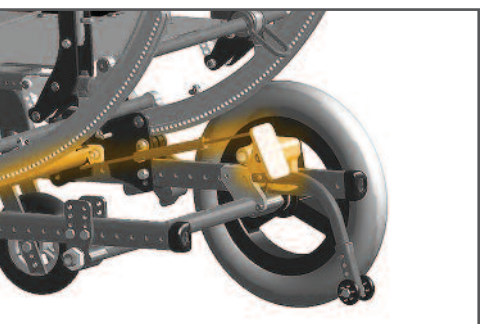

# IRIS

The Superior Standard for Wheelchair  
Tilt Technology

### Intelligent Rotation in Space (IRIS)

- The Quickie IRIS's seat frame rotates around the client's center of gravity providing the shortest possible wheelbase without compromising stability. When the center of gravity and center of rotation are properly aligned, tilting is smooth, easy and controlled.
- The IRIS provides a 55° range of rotation with the standard rocker arm or a 40° range with the shorter, lightweight rocker arm.
- The Foot Release Tilt Actuator eliminates the need for cables.
- Also available, the Hand Trigger Release Tilt Actuator features a Cable Management System that clips the cables to the frame to limit interference and opens space for options that mount on the backrest.

### Streamlined, Lightweight Design

- The IRIS look and function have been enhanced with our new rocker design, black hardware and welded casters.
- The IRIS is one of the lightest positioning wheelchairs on the market. With more than 5 lbs. of reduced weight, the IRIS is even easier to transport and maneuver.

### Low Seat-to-Floor Height

- With our new caster design, low caster fork and small caster wheel options, the IRIS can achieve a seat-to-floor height as low as 12.5".
- The IRIS's incredibly low seat-to-floor height provides easier access to tables, desks and counters as well as enhanced floor access for foot propulsion.